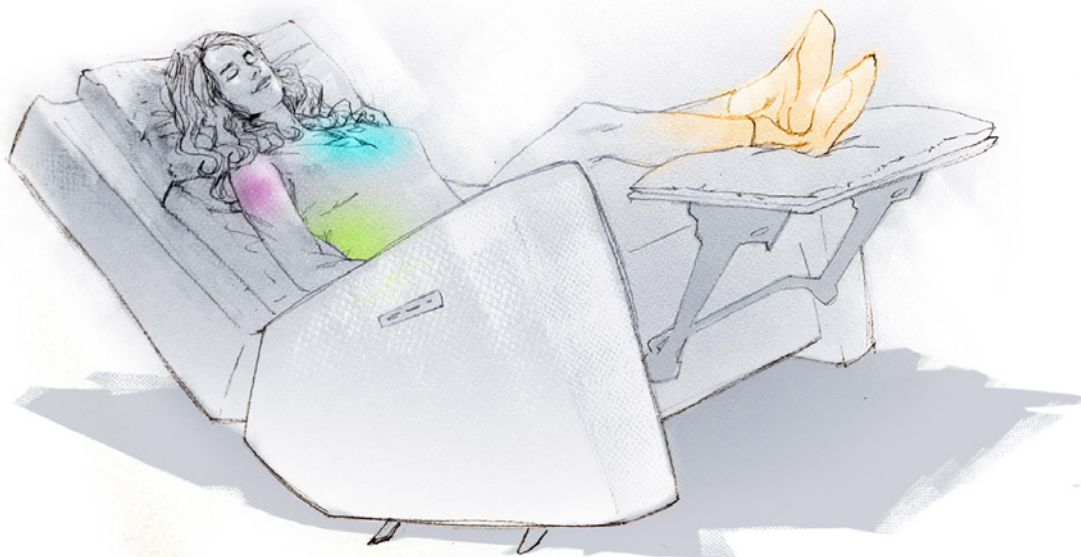

Power Recline

Power Headrest

Power Lumbar

Customize your comfort with a hand wand control that independently adjusts the Zero Gravity recline, headrest, lumbar support, heat and massage

The hand wand has two memory programs for watching TV and sleeping, which can also be reprogrammed to a position of your choice

The seat cushions contain a CloudLux™ topper, a hypoallergenic down alternative fill that provides luxurious loft and comfort

Relax.  
Recline.  
Repeat.

ZERO GRAVITY

**REDUCE PRESSURE**

Minimizes pressure and strain on the spine