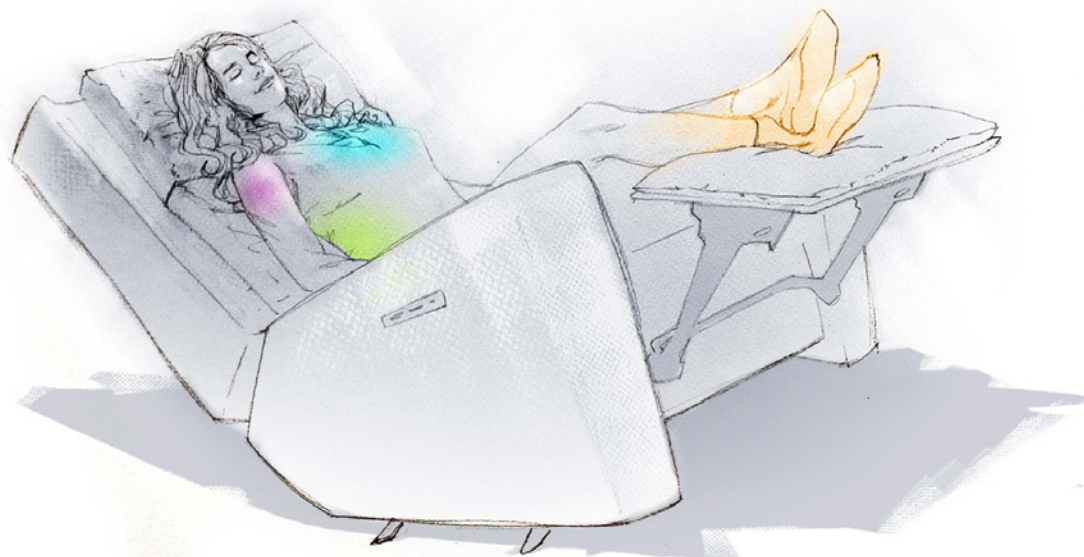

Relax. Recline. Repeat.

ZERO GRAVITY

REDUCE PRESSURE

Minimizes pressure and strain on the spine

REDUCE PAIN

Relieves back pain and eases sore muscles

REDUCE SWELLING

Improves circulation and soothes swelling

AMPLIFY BREATHING

Assists with heart function and increases lung capacity

LED motion-sensing base lighting turns on when you approach or get out of the recliner, and can be adjusted in brightness and color in the MyRecline app