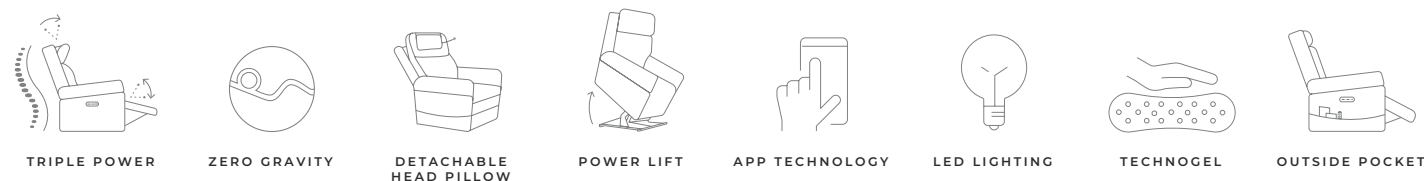

## ZECLINER® 1092 MODEL 2

Detachable cooling Technogel head pillow

Hand wand control can be placed on either side

Hand wand also available on MyRecline app

Ergonomic side pocket storage

LED base lighting adjustable with MyRecline app

- Zero Gravity recline** – puts you in the ideal position that reduces pressure and gives you a feeling of weightlessness
- Customize your comfort** – hand wand control adjusts the headrest, lumbar support, and recline independently
- Memory programs** – Two default programs for watching TV and sleeping can be reprogrammed to any position of your choice
- Side pockets** – Two on each side of the recliner for ample space to store magazines, remotes and more
- Built to last** – our patented Blue Steel Spring™ at the heart of the seat offers a wide range of motion and durability
- Performance fabric** – upholstered in Livesmart's Barrier+ performance fabric that is durable, easy to clean and has superior resistance to stains, spills, and moisture
- USB charging port** – located in the hand wand for convenient device charging
- Contoured seat and wide waterfall chaise** – cradles you in
- Heavy thread stitching** – for a bold look
- Removable back** – for easy assembly and moving throughout the home