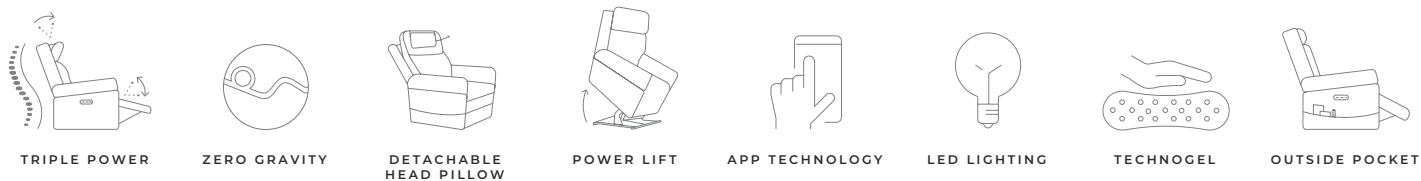

zecliner®

Model 2 Petite

ZECLINER® 1090 MODEL 2 PETITE

Detachable
**cooling
Technogel**
head pillow

Hand wand
control can
be placed on
either side

Hand wand
also available on
MyRecline app

Ergonomic
side pocket
storage

LED base lighting
adjustable with
MyRecline app

Shown in body fabric: 352-01

HIGH-RESILIENCY FOAM ZONED COMFORT MEMORY FOAM ZONED COMFORT

	Overall Height	Overall Width	Overall Depth	Seat Height	Seat Width	Seat Depth	Arm Height	Open Depth	Wall Clearance
-50PH Power Recliner with Power Headrest & Lumbar	39"	36"	41"	19"	22"	20"	24"	68"	6"
-55PH Power Lift-Recliner with Power Headrest & Lumbar	40"	36"	41"	20"	22"	20"	25"	68"	13"

Zero Gravity recline – puts you in the ideal position that reduces pressure and gives you a feeling of weightlessness

Customize your comfort – hand wand control adjusts the headrest, lumbar support, and recline independently

Memory programs – Two default programs for watching TV and sleeping can be reprogrammed to any position of your choice

Side pockets – Two on each side of the recliner for ample space to store magazines, remotes and more

Built to last – our patented Blue Steel Spring™ at the heart of the seat offers a wide range of motion and durability

Performance fabric – upholstered in Livesmart's Barrier+ performance fabric that is durable, easy to clean and has superior resistance to stains, spills, and moisture

USB charging port – located in the hand wand for convenient device charging

Heavy thread stitching – for a bold look

Removable back – for easy assembly and moving throughout the home