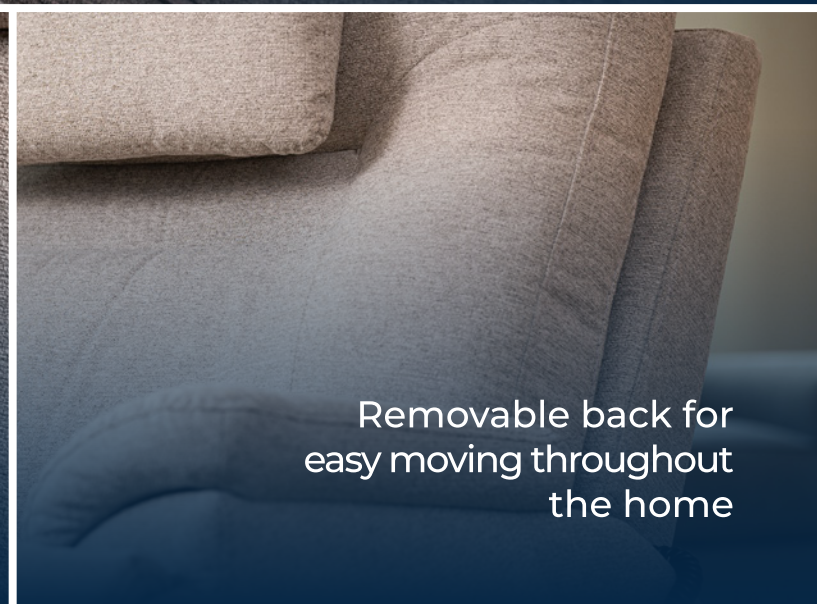

Air Massage

Heat

Technogel or memory foam head pillow provides comfort when sleeping and is removable for a traditional recliner appearance during the day

Two side pockets on each side of the recliner provide ample space for storage