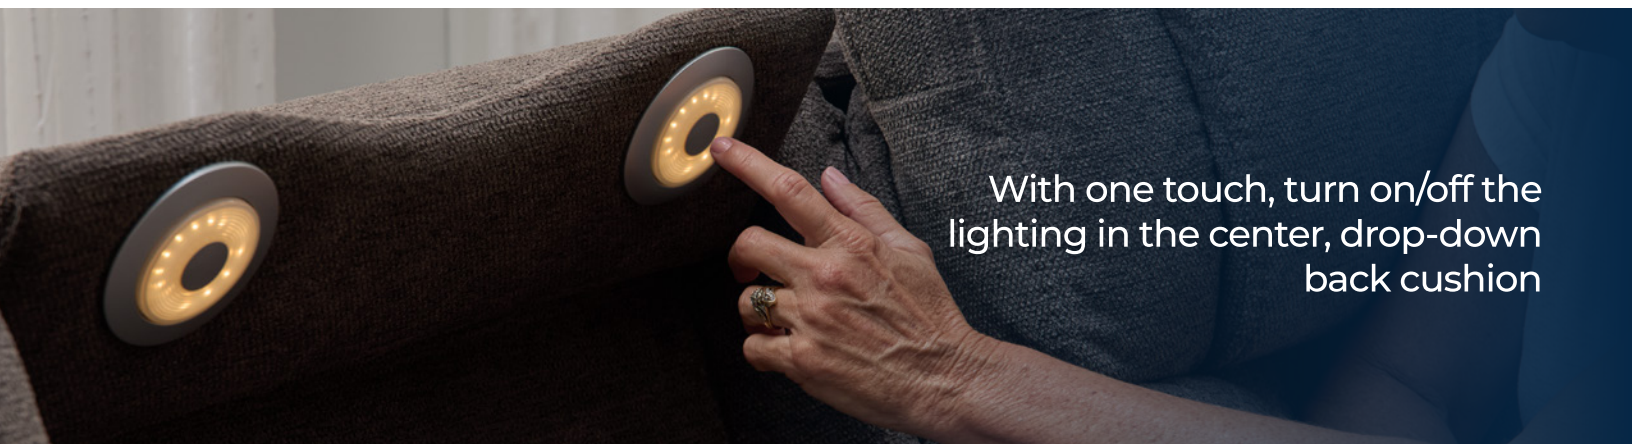

Scan for User Manual

LED motion-sensing base lighting turns on when you approach or get out of the recliner, and can be adjusted in brightness and color in the MyRecline app

Center, drop-down back cushion contains touch lighting, two cupholders, a wireless charging tray, and USB-A and USB-C ports

Soothe and relax tight muscles with the heat and air massage functions in the seat and backrest that are adjustable with the hand wand and MyRecline app

Air Massage

Heat

With one touch, turn on/off the lighting in the center, drop-down back cushion