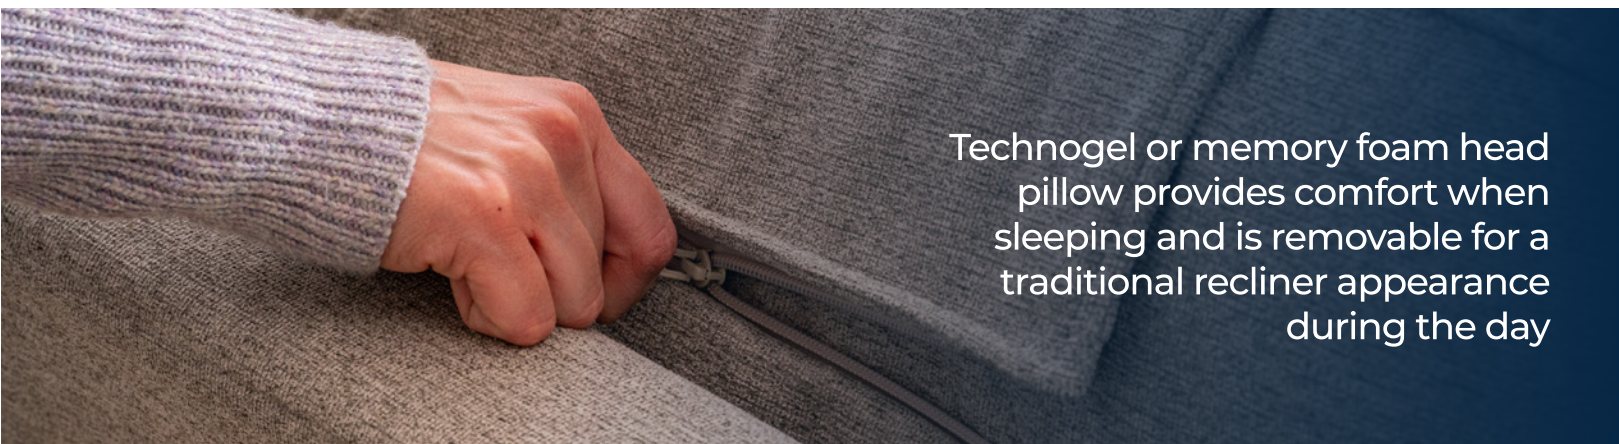

Technogel®

AN INNOVATIVE MATERIAL

Technogel® is a unique, plasticizer-free gel material with the ability to be molded in 3D. It behaves like a liquid with the shape memory of a solid.

MEDICAL GRADE GEL
NO HARMFUL SUBSTANCES
NON-TOXIC & ODORLESS
HYPOALLERGENIC

PRESSURE RELIEVING
COMFORTABLE
SUPPORTIVE
COOLING

Soothe and relax tight muscles with the heat and air massage functions in the seat and backrest that are adjustable with the hand wand and MyRecline app

Air Massage

Heat

Technogel or memory foam head pillow provides comfort when sleeping and is removable for a traditional recliner appearance during the day