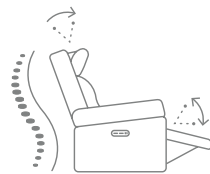

TRIPLE POWER