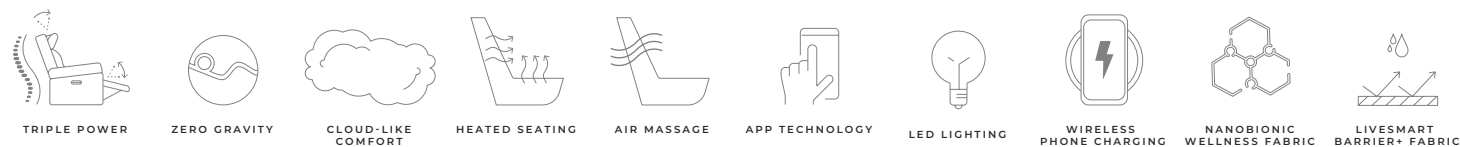

Ergonomic side pocket **storage**

Performance & Wellness Fabrics

Shown in body fabric: 358-04

HIGH-RESILIENCY FOAM ZONED COMFORT

MEMORY FOAM ZONED COMFORT

HEAT

AIR MASSAGE

	Overall Height	Overall Width	Overall Depth	Seat Height	Seat Width	Seat Depth	Arm Height	Open Depth	Wall Clearance

-63P5 Power Reclining Sofa with Power Headrest, Power Lumbar, Heat & Massage	41"	87"	43"	20"	71"	23"	25"	70"	7"

Zero Gravity recline – puts you in the ideal position that reduces pressure and gives you a feeling of weightlessness

Customize your comfort – hand wand control adjusts the headrest, lumbar support, and recline independently

Memory programs – Two default programs for watching TV and sleeping can be reprogrammed to any position of your choice

Side pockets – Two on each side of the sofa provide ample space for storing magazines, remotes and more

Built to last – our patented Blue Steel Spring™ at the heart of the seat offers a wide range of motion and durability

Performance fabric – upholstered in moisture-resistant and easy to clean performance fabric choices, including a scientifically backed Nanobionic fabric that contains infrared-emitting minerals that recycle the body's energy

USB A & C charging port – located in the drop-down center back

Contoured seat and wide waterfall chaise – cradles you in

Heavy thread stitching – for a bold look

Removable back – for easy assembly and moving throughout the home