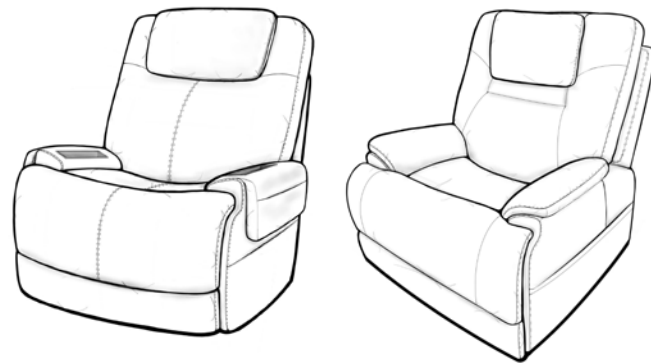

The Process of Designing Zecliner®.

Why a Sleep Recliner?

Consumers are searching online and in retail stores for an alternative sleep as 7% of adults in US are not able or choose not to sleep in a bed. We studied the market and started the process for an alternative sleeping solution.

Designing the Product

Designing a sleep recliner involves careful thought for both aesthetic and functionality. The process started with conceptualizing a chair that offers optimal comfort for relaxation and sleep.

First Prototype

Final Design

- Clean Transitional design to seamlessly integrate into a customers living space
- Wide seats and full front chaise to offer more seating space and accommodate pets
- Sloped arm for more spacious and comfortable seating space
- Non-handed design to accommodate all users despite their situation/condition (center wand feed through, mirrored pockets)
- Angled pocket for ergonomic wand storing
- Performance fabric that's durable and easy to clean
- USB charging port is included in the hand wand for convenient charging

Crafting the Perfect Name

Zecliner® is derived by blending the sound of sleeping/snoring ('zzz') with the functionality of a recliner, creating a catchy and memorable name that conveys comfort and relaxation.